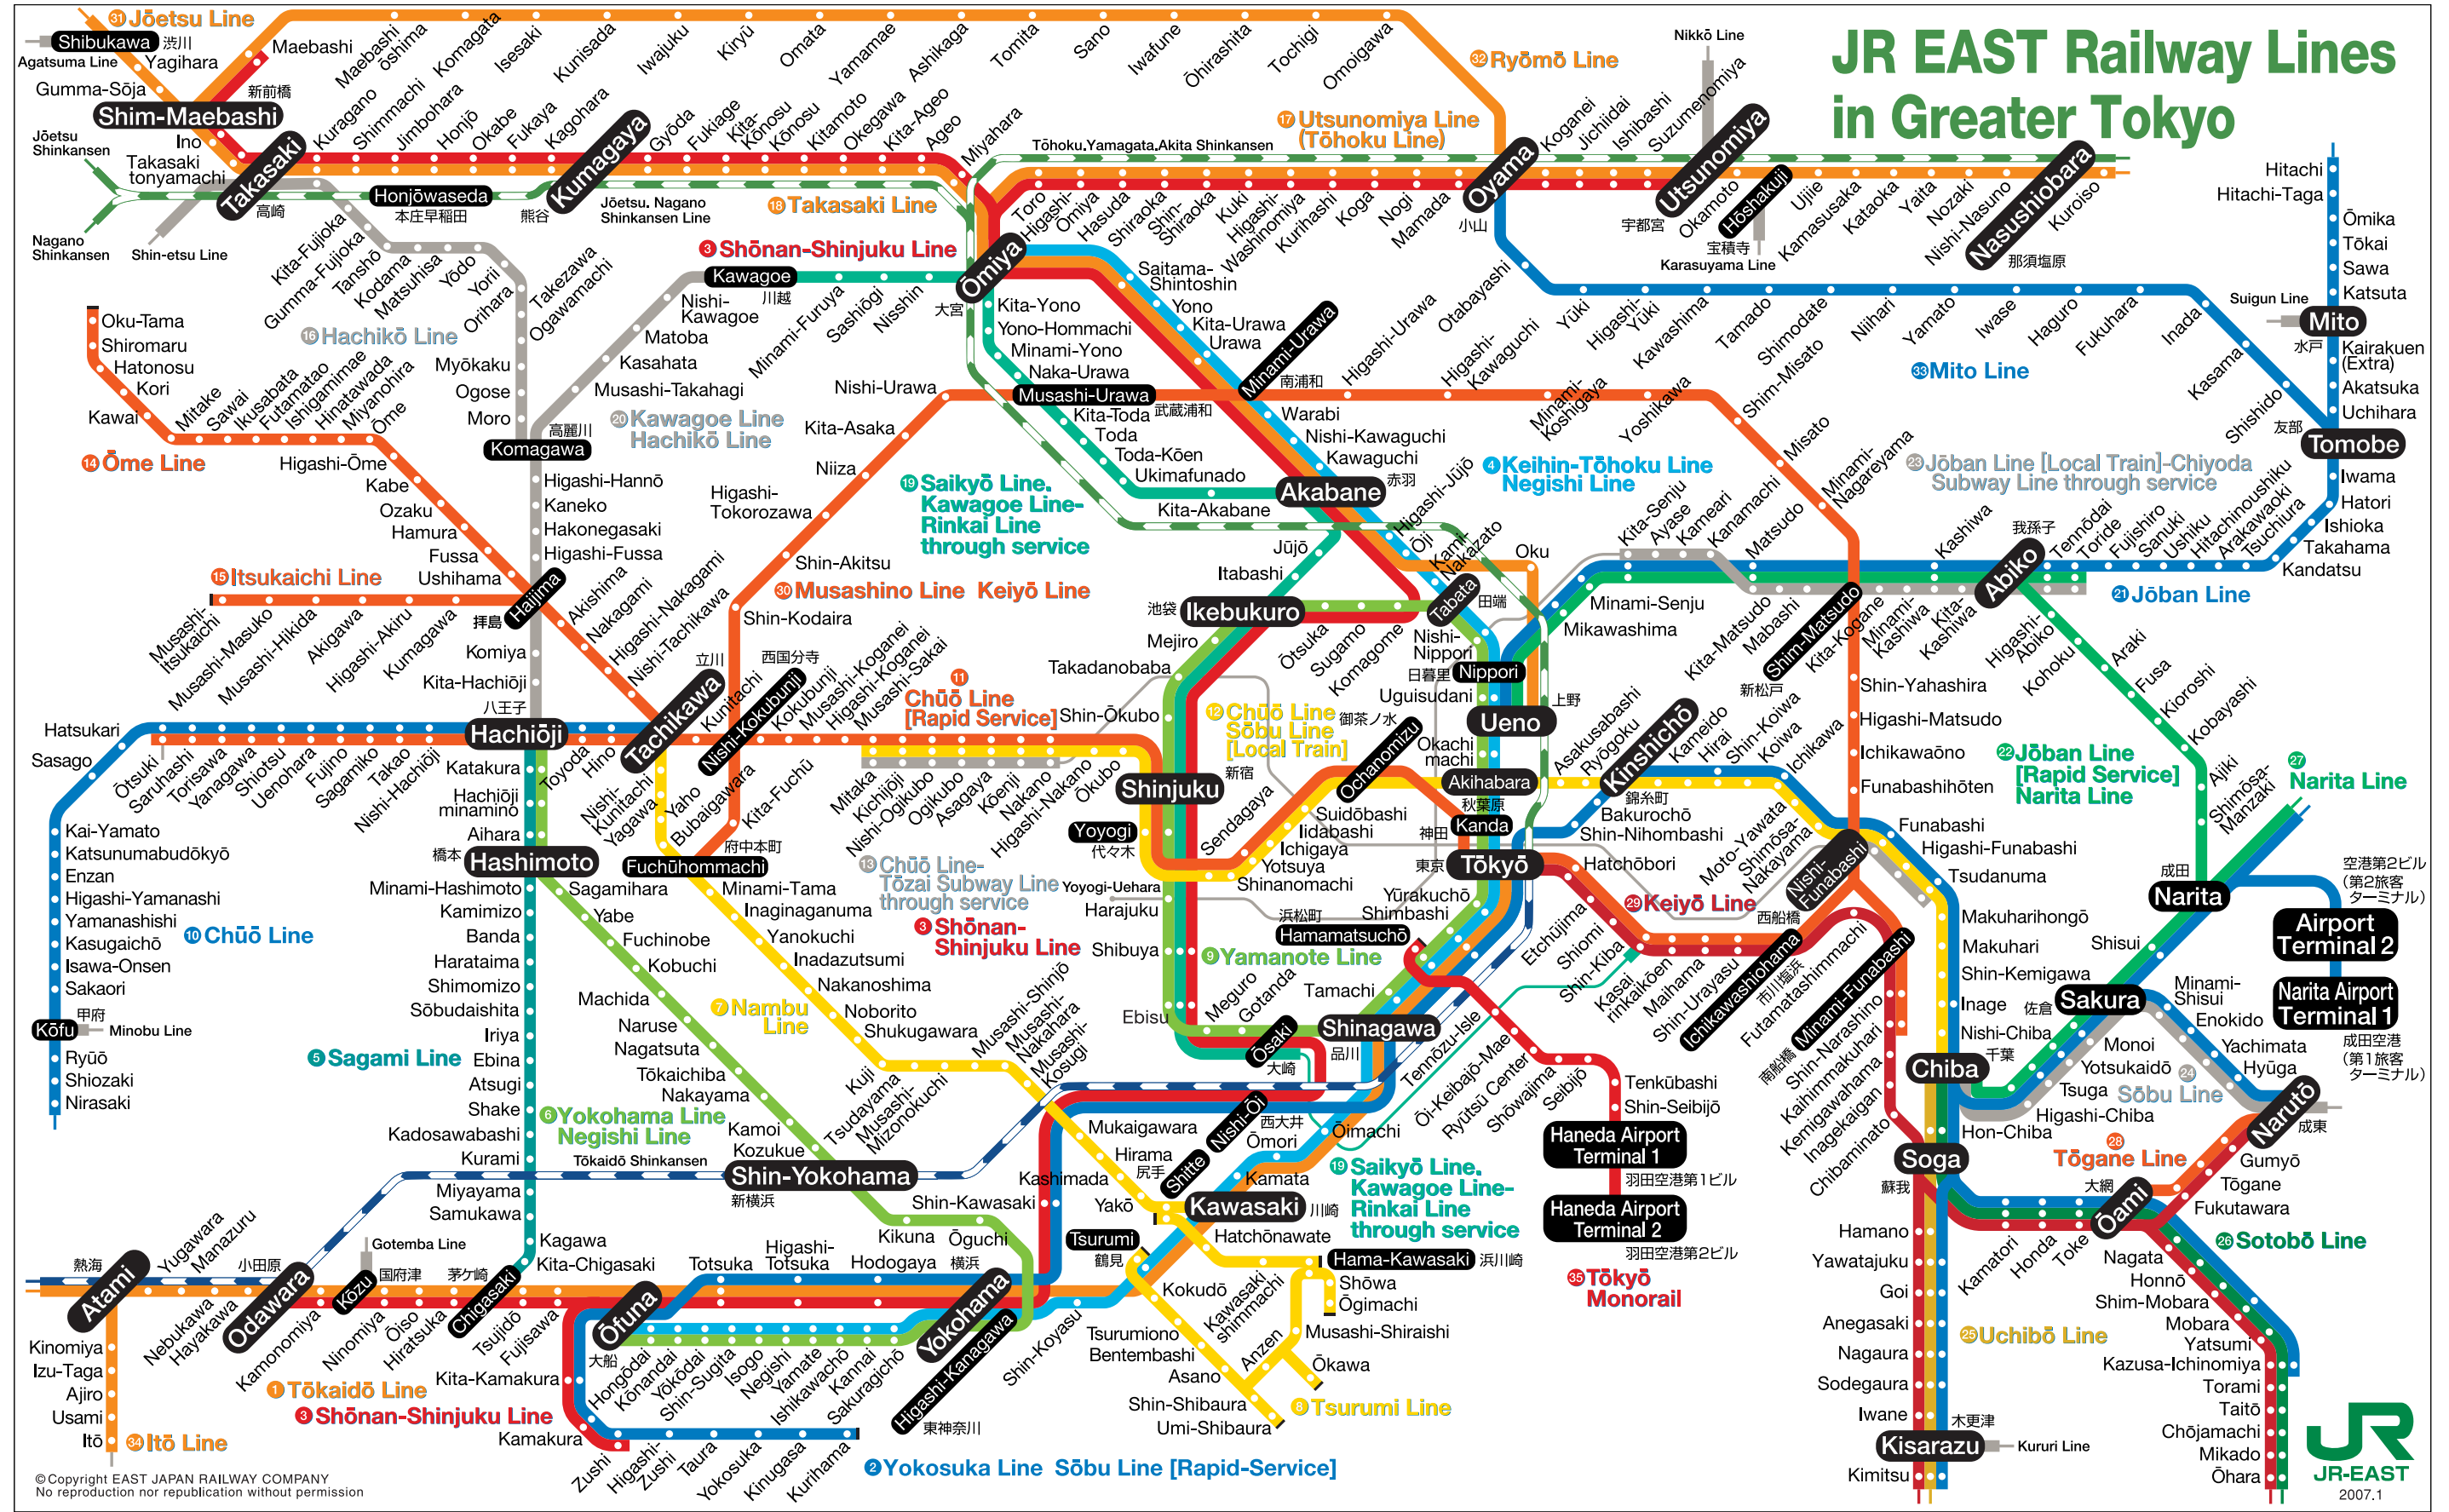

JR EAST Railway Lines in Greater Tokyo

- 1 Tōkaidō Line
- 2 Yokosuka Line Sōbu Line [Rapid Service]
- 3 Shōnan-Shinjuku Line
- 4 Keihin-Tōhoku Line Negishi Line
- 5 Sagami Line
- 6 Yokohama Line Negishi Line
- 7 Nambu Line
- 8 Tsurumi Line
- 9 Yamanote Line
- 10 Chūō Line
- 11 Chūō Line [Rapid Service]
- 12 Chūō Line Sōbu Line [Local Train]
- 13 Chūō Line-Tōzai Subway Line through service
- 14 Ōme Line
- 15 Itsukaichi Line
- 16 Hachikō Line
- 17 Utsunomiya Line (Tōhoku Line)
- 18 Takasaki Line
- 19 Saikyō Line. Kawagoe Line-Rinkai Line through service
- 20 Kawagoe Line Hachikō Line
- 21 Jōban Line
- 22 Jōban Line [Rapid Service] Narita Line
- 23 Jōban Line [Local Train]-Chiyoda Subway Line through service
- 24 Sōbu Line
- 25 Uchibō Line
- 26 Sotobō Line
- 27 Narita Line
- 28 Tōgane Line
- 29 Keiyō Line
- 30 Musashino Line Keiyō Line
- 31 Jōetsu Line
- 32 Ryōmō Line
- 33 Mito Line
- 34 Itō Line
- 35 Tōkyō Monorail

© Copyright EAST JAPAN RAILWAY COMPANY
No reproduction nor republication without permission